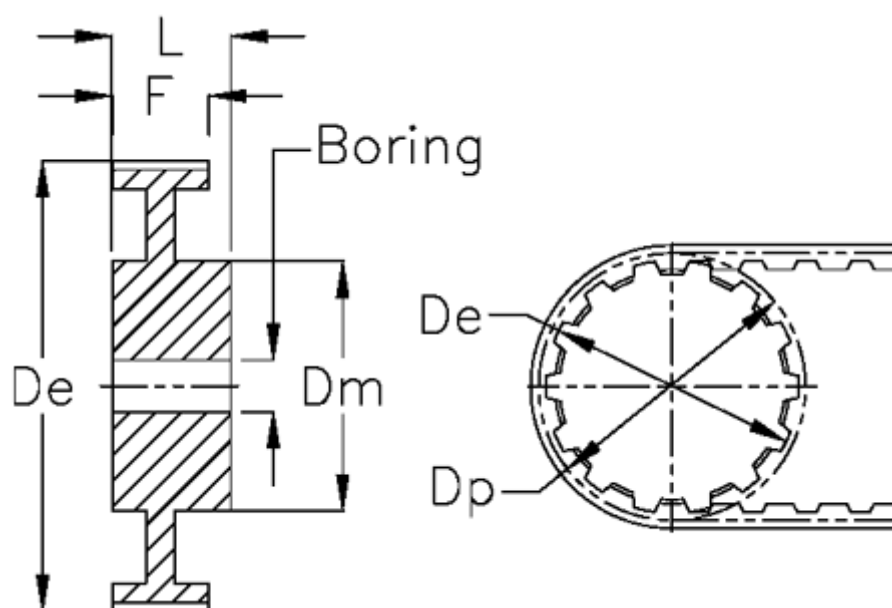

Article number: 604146042037

Description: Timing belt pulley with hub
42 XL 037

Measures

De	= 67.41	Tooth number	= 42
Dm	= 38	Weight	= 0.13
Dp	= 67.91	Width	= XL 037
F	= 14.3		
L	= 25.4		
Max bore	= 23		
Pitch	= 1/5"		
Pre-drilled	= 8		